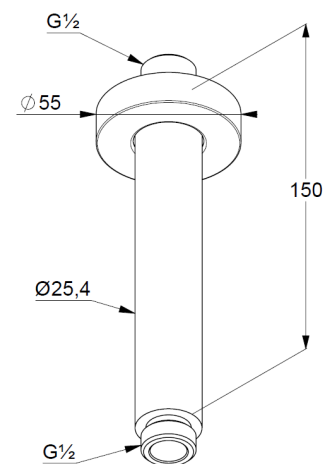

Technical Data

KLUDI A-QA
ceiling outlet
150 mm
DN 15

Ref.:
6651505-00

Finishes:
05 chrome

Product description
Manufacturer KLUDI GmbH & Co. KG
Typ: KLUDI A-QA
ceiling outlet DN 15
150 mm
Ref.: 6651505-00
ceiling outlet
Flow rate at 3 bar = 42 L
connection 1/2"
for head showers DN 15
with push-on rosette Ø 55 mm

Product picture

Dimensional drawing

Flow rate diagram