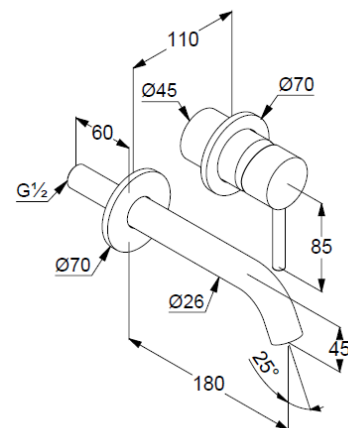

Technische Daten/ Technical Data

KLUDI BOZZ

concealed single lever basin mixer
DN 15

Ref.:
382440576

Finishes:
05 chrome

Product description

Manufacturer KLUDI GmbH & Co. KG

Typ: KLUDI BOZZ

concealed single lever basin mixer

Ref.: 382440576

concealed single lever basin mixer

projection 180mm

trim set without pre-installation set

pre installation set KLUDI Ref.: 38243

vertical wall mounted

solid lever, metal

aerator, S-Pointer M24 PCA

flow rate at 3 bar 5 l/min.

fixed spout

Produktabbildung/ Product picture

Maßzeichnung/ Dimensional drawing

Durchfluss/ Flow rate