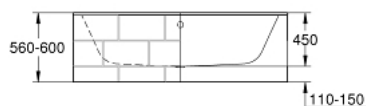

39 619 000 ESSENCE CADĂ

DESCRIEREA PRODUSULUI

- Colour: alpine white
- încastrat
- 180 x 80 cm
- înălțime 45 cm
- water volume 240 l
- usable volume 170 l
- cu AntiSlip
- cu preaplin
- sanitary titan steel
- suitable for Talento (28 943 000 + 19 025 000) and Talentofill (28 991 000 + 19 952 000) waste sets
- recommended Poresta installation set # 17156511
- recommended Schedel installation set SW 80026
- includes noise suppression mats
- requires bathtub feet 49 115 000 and sealing system 49 114 000, sold separately