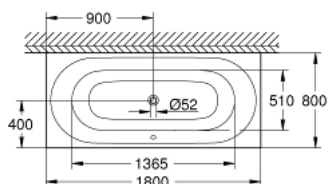

39 619 000 ESSENCE CADĂ

DESCRIEREA PRODUSULUI

- Colour: alpine white
- încastrat
- 180 x 80 cm
- înălțime 45 cm
- water volume 240 l
- usable volume 170 l
- cu AntiSlip
- cu preaplin
- sanitary titan steel
- suitable for Talento (28 943 000 + 19 025 000) and Talentofill (28 991 000 + 19 952 000) waste sets
- recommended Poresta installation set # 17156511
- recommended Schedel installation set SW 80026
- includes noise suppression mats
- requires bathtub feet 49 115 000 and sealing system 49 114 000, sold separately