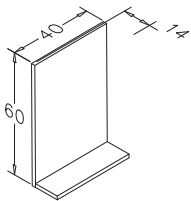

RIVA

Ceramic Basin

Soft Close Doors

45cm Set

Melamine Particalboard

White

Retro Silver

ORKA