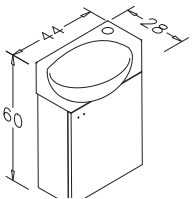

RIVA

Ceramic Basin

Soft Close Doors

45cm Set

Melamine Particalboard

White

Retro Silver

ORKA